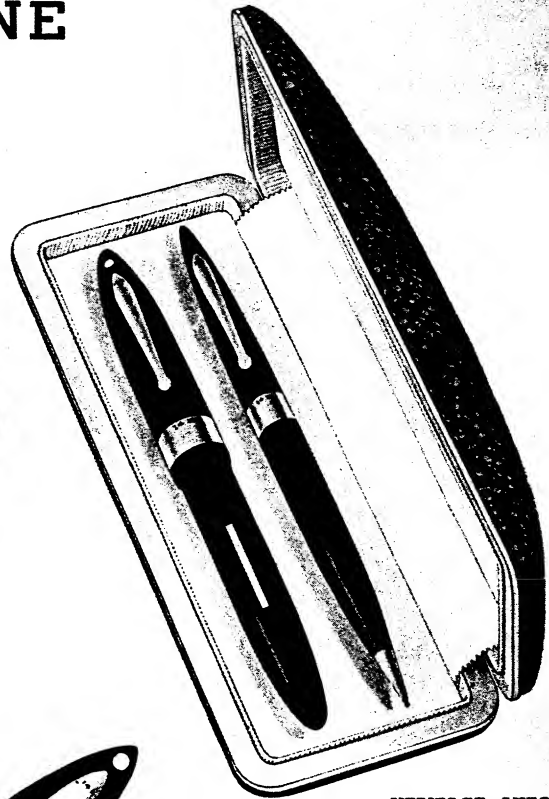

DELUXE AUTOGRAPH LINE

LIFETIME FEATHERTOUCH pens with pencils to match, equipped with wide, genuine 14K gold bands for facsimile signature engraving.

DELUXE AUTOGRAPH pens and pencils rate as fine pieces of jewelry. The owner's signature may be placed on the wide, 14K gold band in facsimile engraving, making the pen a treasured lifetime possession suitable for handing down to the next generation. These are the perfect gifts for those who wish the finest.

The HERITAGE, EXCELLENCE and LADY AUTOGRAPH models have genuine, 14K clips, bands, points and pencil tips. The VICEROY AUTOGRAPH Lifetime has gold-filled clips and pencil tips, but the wide bands and the pen points are genuine 14K gold.

All AUTOGRAPH pens and pencils retail at the prices shown in the table below, but our billing to the dealer is 50c less list, so that Sheaffer may share the cost of facsimile engraving of the owner's signature on the wide gold band (see specimen signature on this page). Example: the HERITAGE AUTOGRAPH Ensemble retails at $35.00 but is billed to the dealer at $34.00 less trade discount, 50c list being allowed on both pen and pencil for engraving.

Complete pen and pencil ensembles are packed in deluxe genuine leather cases. Suggest them for weddings, anniversaries, birthdays and "gifts to the boss."

HERITAGE AUTOGRAPH Lifetime Ensemble in genuine leather case.